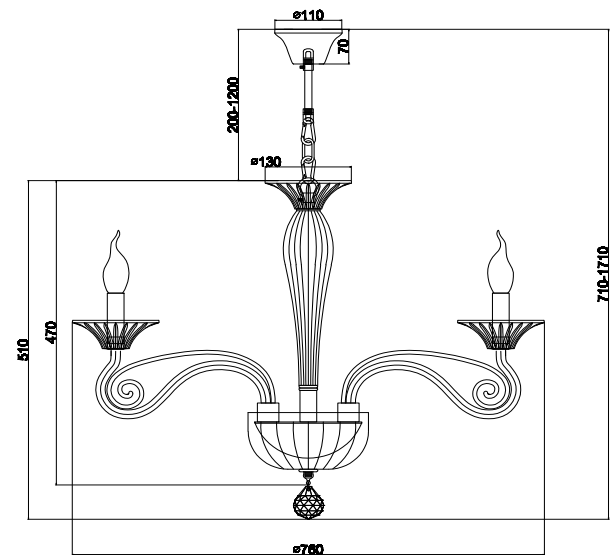

Instruction

DIA010PL-08TR

8 x E14 (40W)

Model: DIA010PL-08TR
Collection: Diamant Crystal
Series: Acqua

Ceiling Lamps