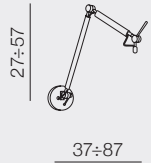

+

Shade ZF GR

- AZ2598** Ø 20 (grey)
- AZ2601** Ø 26 (grey)
- AZ2583** Ø 30 (grey)
- AZ2604** Ø 36 (grey)

=

Zyta S Pendant ALU

LAMP BODY + SHADES

- **AZ2298** + **AZ2594** or
- **AZ2298** + **AZ2601** or
- **AZ2298** + **AZ2600** or
- **AZ2298** + **AZ2602**