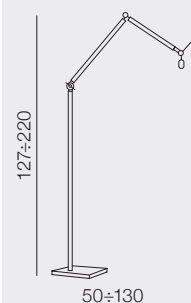

Zyta Floor ALU

LAMP BODY

AZ2310

+

=