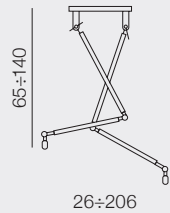

Zyta 2S Pendant ALU

LAMP BODY

AZ2301

+