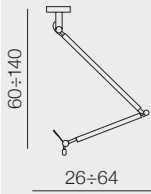

Lamp bodies

+

Shades

=

Bodies + Shades

Zyta S Pendant ALU

LAMP BODY

AZ2298

+

Shade ZF GR

- AZ2598** Ø 20 (grey)
- AZ2601** Ø 26 (grey)
- AZ2583** Ø 30 (grey)
- AZ2604** Ø 36 (grey)

=

Zyta S Pendant ALU

LAMP BODY + SHADES

- **AZ2298** + **AZ2594** or
- **AZ2298** + **AZ2601** or
- **AZ2298** + **AZ2600** or
- **AZ2298** + **AZ2602**