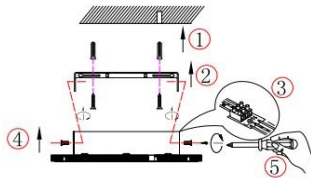

FREYA
TRADITION OF QUALITY

Instruction

FR6002WL-L13W

Ø196*40

MAX 13W
700 Lumen

Model: FR6002WL-L13W

Collection: LED

Wall Lamps