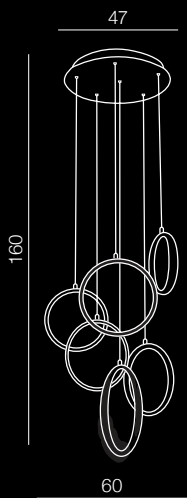

Olimp

102

diameters of Circles:

- 3 x Ø 21cm
- 2 x Ø 25cm
- 1 x Ø 36cm

LED

Olimp

AZ2450

LED 80W 6720lm 3000K
aluminium/crystal