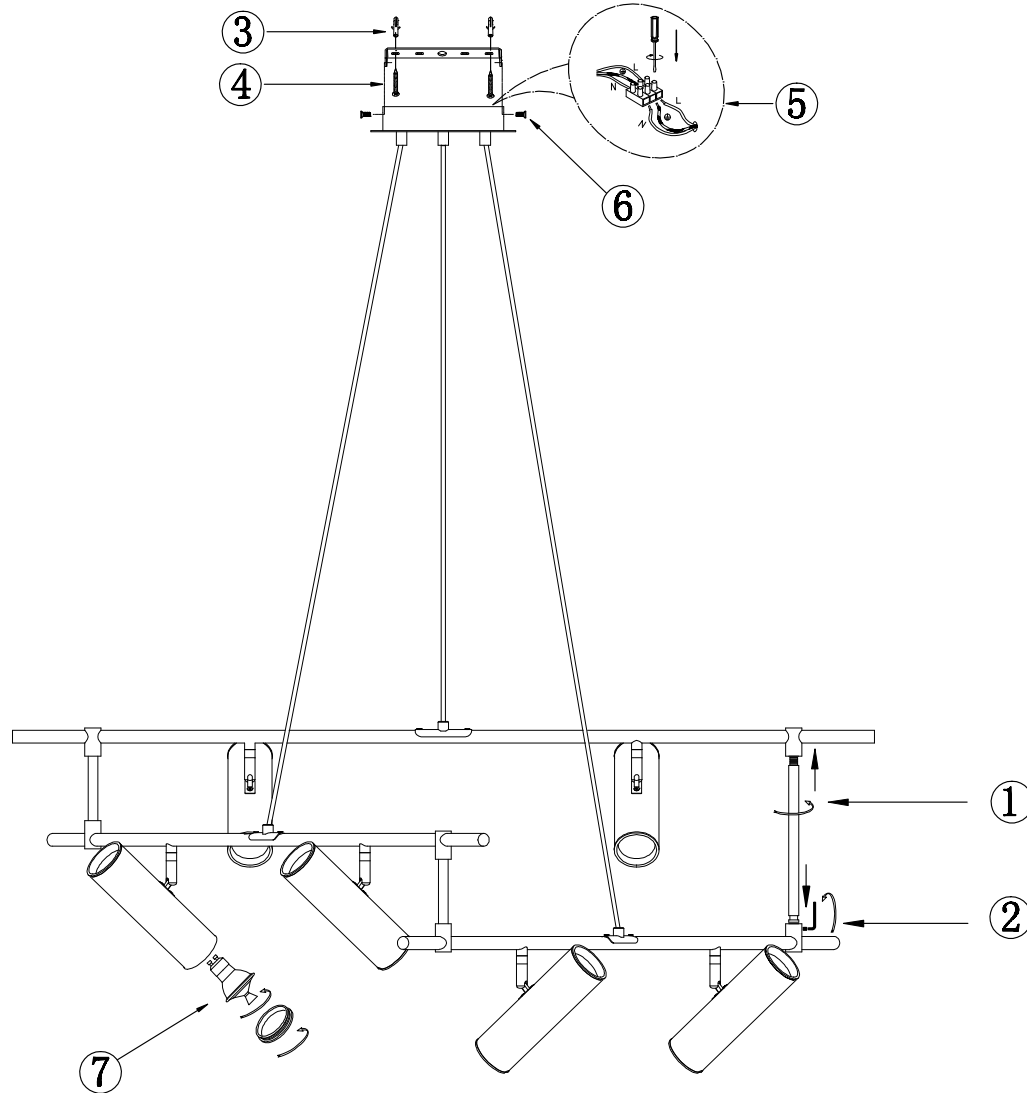

Instruction

MOD128PL-12WB

12 x GU10 (50W)

Model: MOD128PL-12WB

Collection: Technical

Pendant Lamps