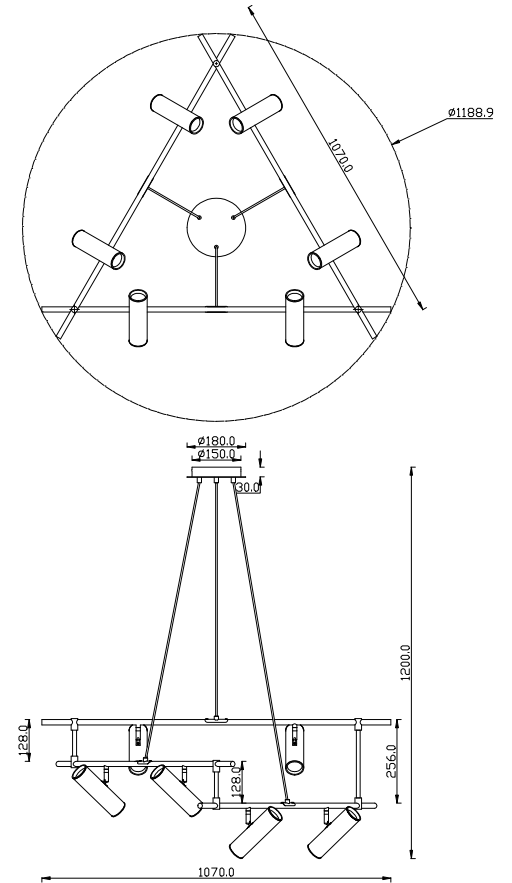

Instruction

MOD128PL-12WB

12 x GU10 (50W)

Model: MOD128PL-12WB

Collection: Technical

Pendant Lamps