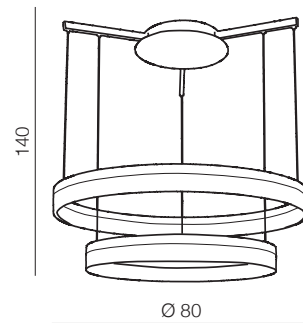

# Zola

92

1 WHITE

2 CHROME

**Zola 80/60** LED

**AZ1295**

(white)

1x LED 32W + 24W 5600LM  
acryl/metal

**Zola 80/60** LED

**AZ2560**

(chrome)

1x LED 32W + 24W 5600LM  
acryl/metal