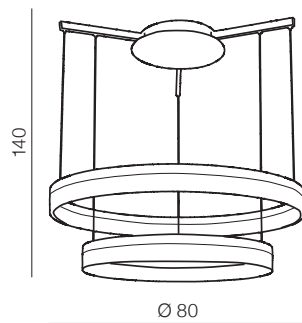

# Zola

92

1 WHITE

2 CHROME

**Zola 80/60** LED

**AZ1295**

(white)

1x LED 32W + 24W 5600LM  
acryl/metal

**Zola 80/60** LED

**AZ2560**

(chrome)

1x LED 32W + 24W 5600LM  
acryl/metal