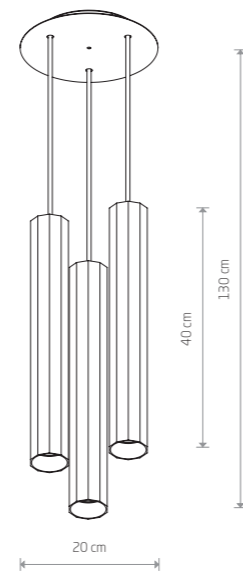

POLY 8885

POLY 8884

POLY

painting aluminum, painting steel

- 8884
- 8885

3xGU10, max 10W only LED

QUEBECK 5404

QUEBECK 5405

QUEBECK

painting aluminum, painting steel

- 5404
- 5406

3xGU10, max 35W

QUEBECK

painting aluminum, painting steel

- 5403
- 5405

1xGU10, max 35W