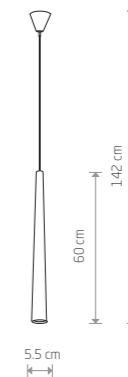

POLY 8885

POLY 8884

POLY

painting aluminum, painting steel

- 8884
- 8885

3xGU10, max 10W only LED

QUEBECK 5404

QUEBECK 5405

QUEBECK

painting aluminum, painting steel

- 5404
- 5406

3xGU10, max 35W

QUEBECK

painting aluminum, painting steel

- 5403
- 5405

1xGU10, max 35W