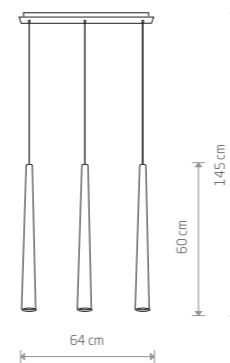

POLY 8885

POLY 8884

POLY

painting aluminum, painting steel

- 8884
- 8885

3xGU10, max 10W only LED

QUEBECK 5404

QUEBECK 5405

QUEBECK

painting aluminum, painting steel

- 5404
- 5406

3xGU10, max 35W

QUEBECK

painting aluminum, painting steel

- 5403
- 5405

1xGU10, max 35W