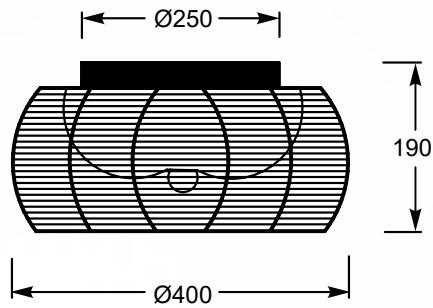

**TANGO**  
Ceiling lamp  
**MX1104-2L (black)**  
2xE27 MAX 60W  
black aluminium wire shade,  
opal glass inside

**TANGO**  
Ceiling lamp  
**MX1104-2L (silver)**  
2xE27 MAX 60W  
silver aluminium wire shade,  
opal glass inside

**TANGO**  
Ceiling lamp  
**MX1104-2 (black)**  
2xE27 MAX 60W  
black aluminium wire shade,  
opal glass inside

**TANGO**  
Ceiling lamp  
**MX1104-2 (silver)**  
2xE27 MAX 60W  
silver aluminium wire shade,  
opal glass inside