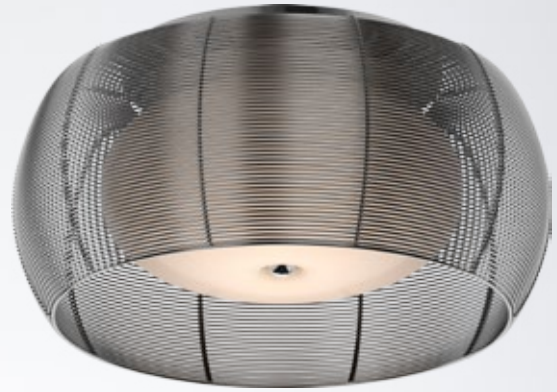

**TANGO**  
Ceiling lamp  
**MX1104-2L (black)**  
2xE27 MAX 60W  
black aluminium wire shade,  
opal glass inside

**TANGO**  
Ceiling lamp  
**MX1104-2L (silver)**  
2xE27 MAX 60W  
silver aluminium wire shade,  
opal glass inside

**TANGO**  
Ceiling lamp  
**MX1104-2 (black)**  
2xE27 MAX 60W  
black aluminium wire shade,  
opal glass inside

**TANGO**  
Ceiling lamp  
**MX1104-2 (silver)**  
2xE27 MAX 60W  
silver aluminium wire shade,  
opal glass inside