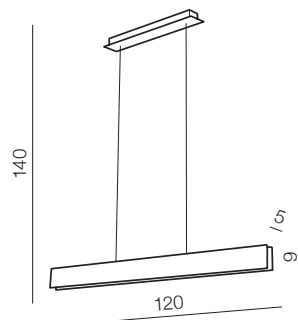

# Laria

230

**Laria** (LED)

**AZ2700**

(natural exotic wood)  
LED integrated Dimmable  
LED UP 10W / LED DOWN 40W  
3000lm 3000K  
wood/acrylic