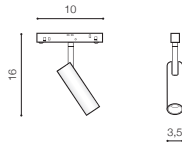

WH/BK *

NIKO TRACK MAGNETIC 7W 3000K / 4000K
LED integrated

voltage: 48V

IP20

technical specification

LED 7W 550lm 3000K

LED 7W 600lm 4000K

installation: Track Magnetic – 52 or 27

GO/BK *

NIKO 2 TRACK MAGNETIC 7W 3000K / 4000K
LED integrated

voltage: 48V

IP20

technical specification

LED 2x7W 550lm 3000K

LED 2x7W 600lm 4000K

installation: Track Magnetic – 52 or 27