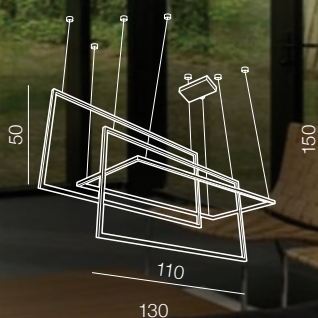

Metric
DIMM

109

READY DIMM POWER

Metric LED

- ① AZ2914 (black)
- ② AZ2915 (white)

LED integrated Dimmable
LED 135W 6880lm 3000K
aluminium/acrylic

Glass switch 1

- ① AZ3962 (white)
- ② AZ3963 (black)
- ③ AZ3964 (gold)
- ④ AZ3965 (grey)