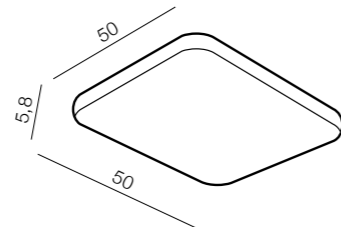

Quadro 50 CCT LED

244

1 SILVER

2 BLACK

3 GOLD

CCT = 2700÷6000K Dimmable Remote Control

Quadro 50 CCT LED

- 1 AZ2758 (silver)
- 2 AZ2759 (black)
- 3 AZ2760 (gold)