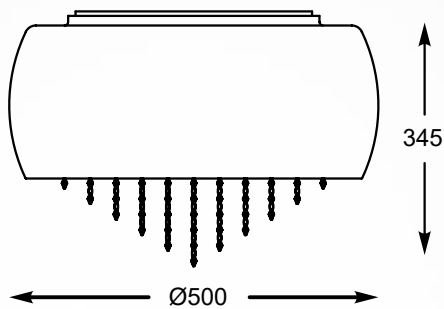

VISTA
Ceiling lamp
C0076-05K-F4GR
5xG9 MAX 42W
silver glass shade with dots,
metal chrome

VISTA
Ceiling lamp
C0076-05K-F4GQ
5xG9 MAX 42W
gold glass shade with dots,
crystal drops inside,
metal chrome

VISTA
Ceiling lamp
C0076-06K-F4GR
6xG9 MAX 42W
silver glass shade with dots,
metal chrome

VISTA
Ceiling lamp
C0076-06K-F4GQ
6xG9 MAX 42W
gold glass shade with dots,
crystal drops inside,
metal chrome