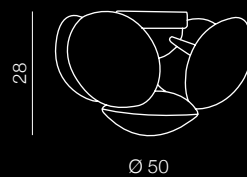

Pills

67

Pills 45

AZ0344

6x G9 LED 40W
metal/chrome/glass white

Pills 50 top

AZ0345

5x G9 LED 40W
metal/chrome/glass white