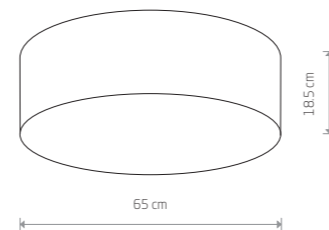

CAMERON 9606

CAMERON 9685

CAMERON 9682

CAMERON 9683

CAMERON
fabric, plastic, painted steel

9605
2xE27, max 25W only LED

CAMERON
fabric, plastic, painted steel

9685
1xE27, max 25W only LED

CAMERON
fabric, plastic, painted steel

9684
3xE27, max 25W only LED

CAMERON
fabric, plastic, painted steel

9606
4xE27, max 25W only LED

CAMERON
fabric, plastic, painted steel

9682
4xE27, max 25W only LED

CAMERON
fabric, plastic, painted steel