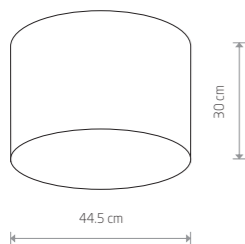

CAMERON 9606

CAMERON 9685

CAMERON 9682

CAMERON 9683

CAMERON
fabric, plastic, painted steel

9605
2xE27, max 25W only LED

CAMERON
fabric, plastic, painted steel

9685
1xE27, max 25W only LED