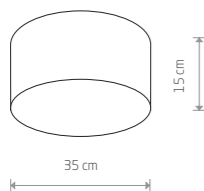

CAMERON 9606

CAMERON 9685

CAMERON 9682

CAMERON 9683

CAMERON
fabric, plastic, painted steel

9605
2xE27, max 25W only LED

CAMERON
fabric, plastic, painted steel

9685
1xE27, max 25W only LED