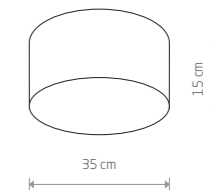

CAMERON
fabric, plastic, painted steel

9687
2xE27, max 25W only LED