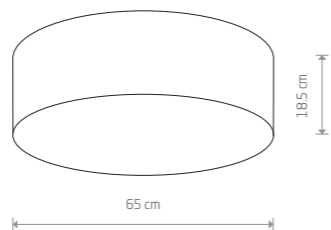

CAMERON 9606

CAMERON 9685

CAMERON 9682

CAMERON 9683

CAMERON
fabric, plastic, painted steel

9605
2xE27, max 25W only LED

CAMERON
fabric, plastic, painted steel

9685
1xE27, max 25W only LED

CAMERON
fabric, plastic, painted steel

9684
3xE27, max 25W only LED

CAMERON
fabric, plastic, painted steel

9606
4xE27, max 25W only LED

CAMERON
fabric, plastic, painted steel

9682
4xE27, max 25W only LED

CAMERON
fabric, plastic, painted steel