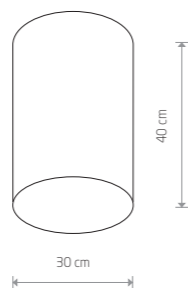

CAMERON 9606

CAMERON 9685

CAMERON 9682

CAMERON 9683

CAMERON
fabric, plastic, painted steel

9605
2xE27, max 25W only LED

CAMERON
fabric, plastic, painted steel

9685
1xE27, max 25W only LED

CAMERON
fabric, plastic, painted steel

9684
3xE27, max 25W only LED

CAMERON
fabric, plastic, painted steel

9606
4xE27, max 25W only LED

CAMERON
fabric, plastic, painted steel

9682
4xE27, max 25W only LED

CAMERON
fabric, plastic, painted steel

9683
3xE27, max 25W only LED

CAMERON
fabric, plastic, painted steel

9687
2xE27, max 25W only LED