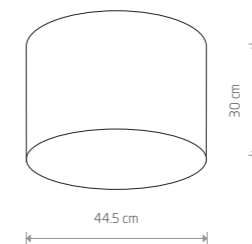

CAMERON
fabric, plastic, painted steel

9684
3xE27, max 25W only LED

CAMERON
fabric, plastic, painted steel

9606
4xE27, max 25W only LED

CAMERON
fabric, plastic, painted steel

9682
4xE27, max 25W only LED

CAMERON
fabric, plastic, painted steel