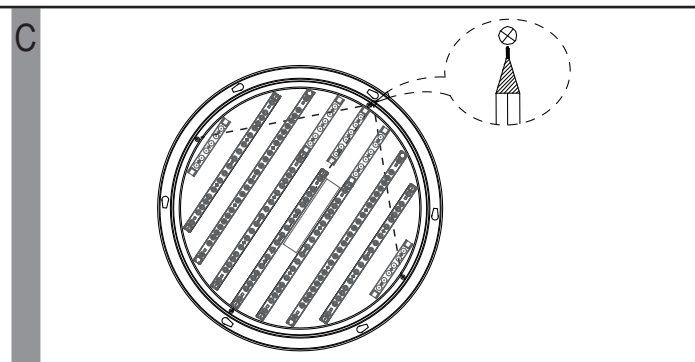

Art.Nr.: 97737

www.eglo.com

297x210mm

front

### Instruction for Remote Control ( CCT )

#### Technical data:

Operating current: 3V-  
Battery: 2 x 1.5V AAA  
Range: approx. 4~9m ( free-field room )

back