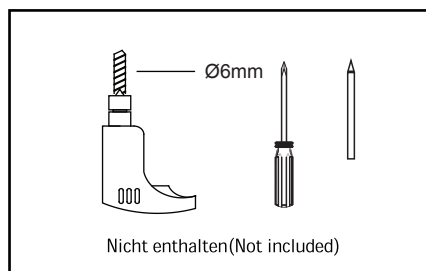

Art.Nr.: 97737

www.eglo.com

297x210mm

front

#### Technical data:

Operating current: 3V-  
Battery: 2 x 1.5V AAA  
Range: approx. 4~9m ( free-field room )

back