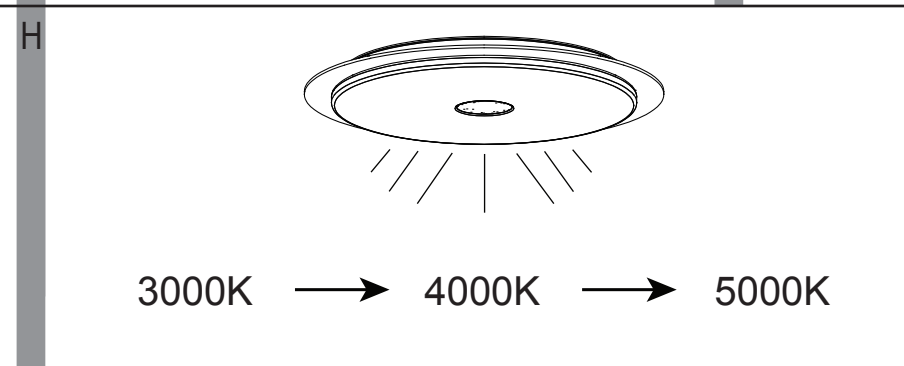

Art.Nr.: 97737

www.eglo.com

297x210mm

front

### Instruction for Remote Control ( CCT )

#### Technical data:

Operating current: 3V-  
Battery: 2 x 1.5V AAA  
Range: approx. 4~9m ( free-field room )

back