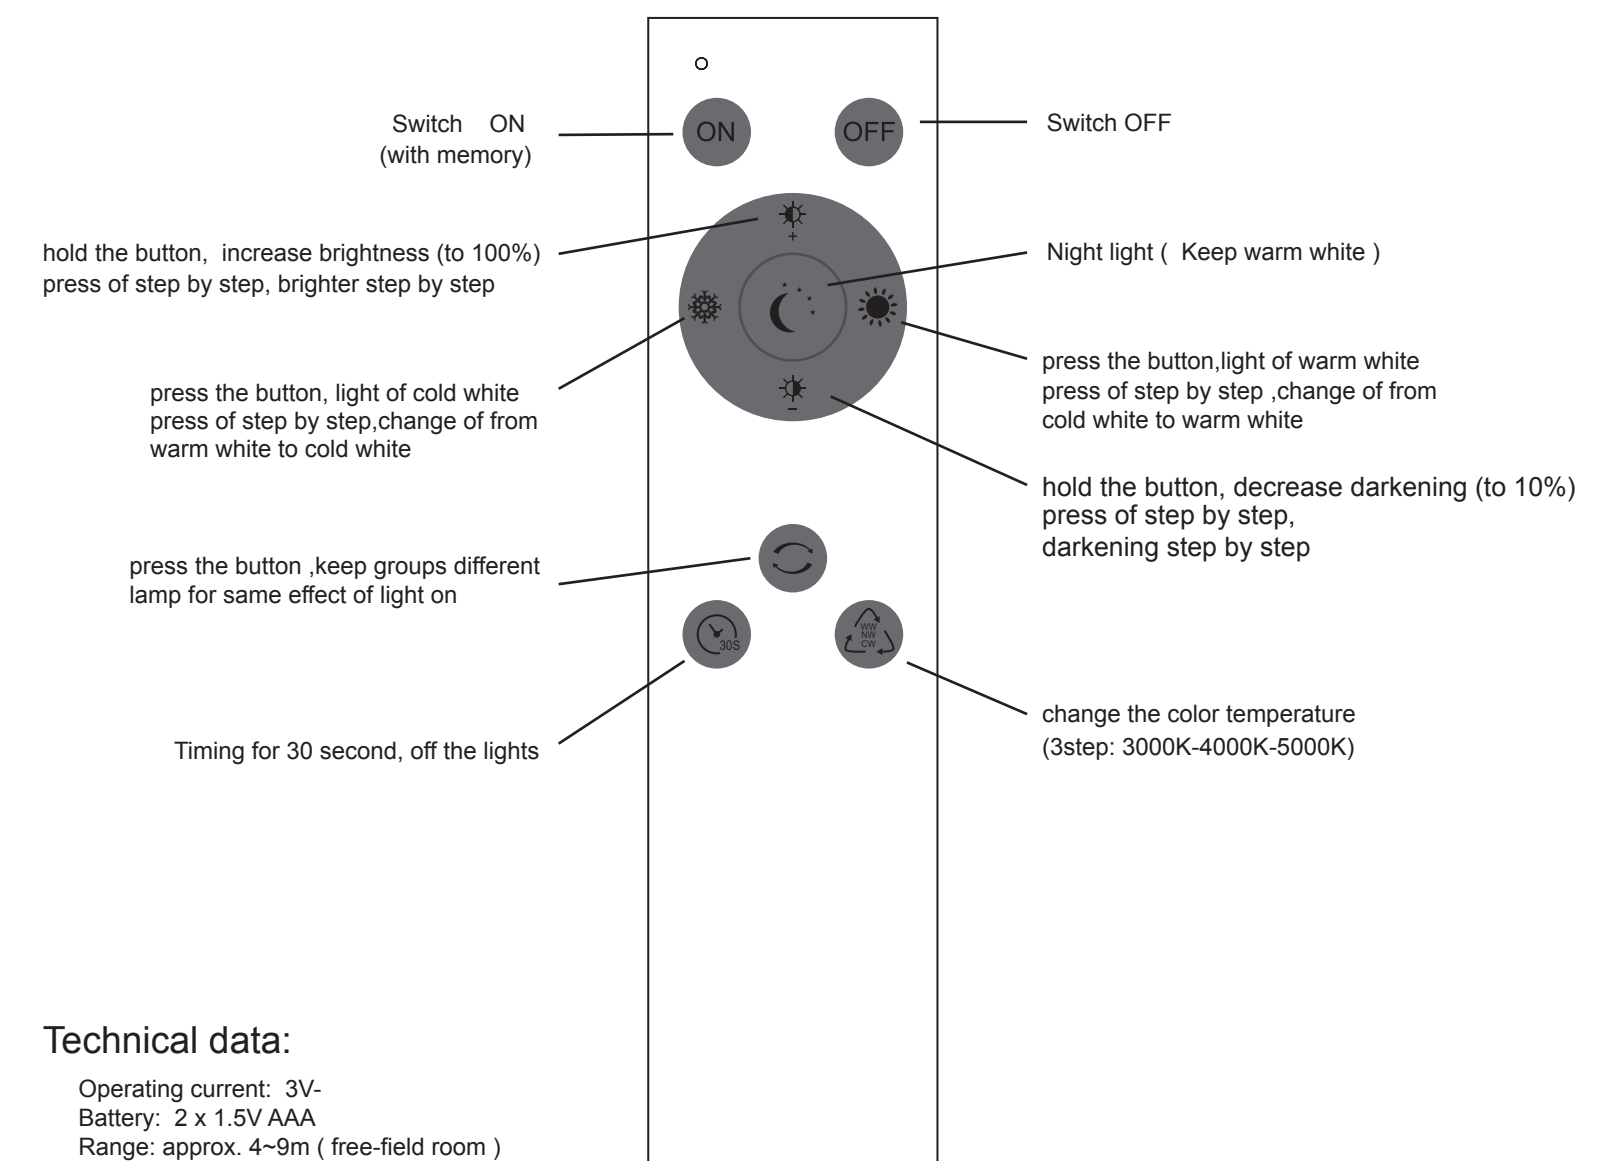

Art.Nr.: 97737

www.eglo.com

297x210mm

front

### Instruction for Remote Control ( CCT )

#### Technical data:

Operating current: 3V-  
Battery: 2 x 1.5V AAA  
Range: approx. 4~9m ( free-field room )

back