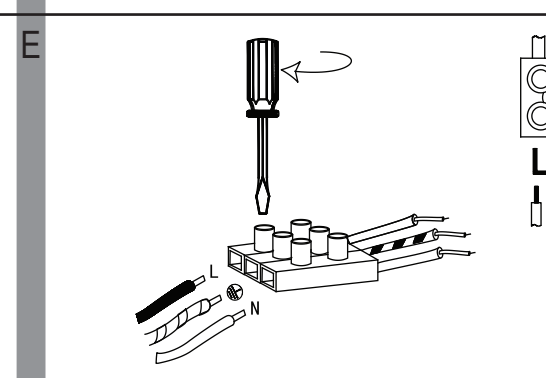

Art.Nr.: 97737

www.eglo.com

297x210mm

front

### Instruction for Remote Control ( CCT )

#### Technical data:

Operating current: 3V-  
Battery: 2 x 1.5V AAA  
Range: approx. 4~9m ( free-field room )

back