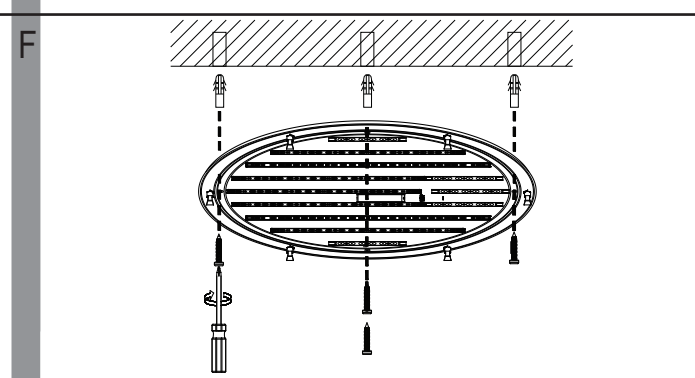

Art.Nr.: 97737

www.eglo.com

297x210mm

front

### Instruction for Remote Control ( CCT )

#### Technical data:

Operating current: 3V-  
Battery: 2 x 1.5V AAA  
Range: approx. 4~9m ( free-field room )

back