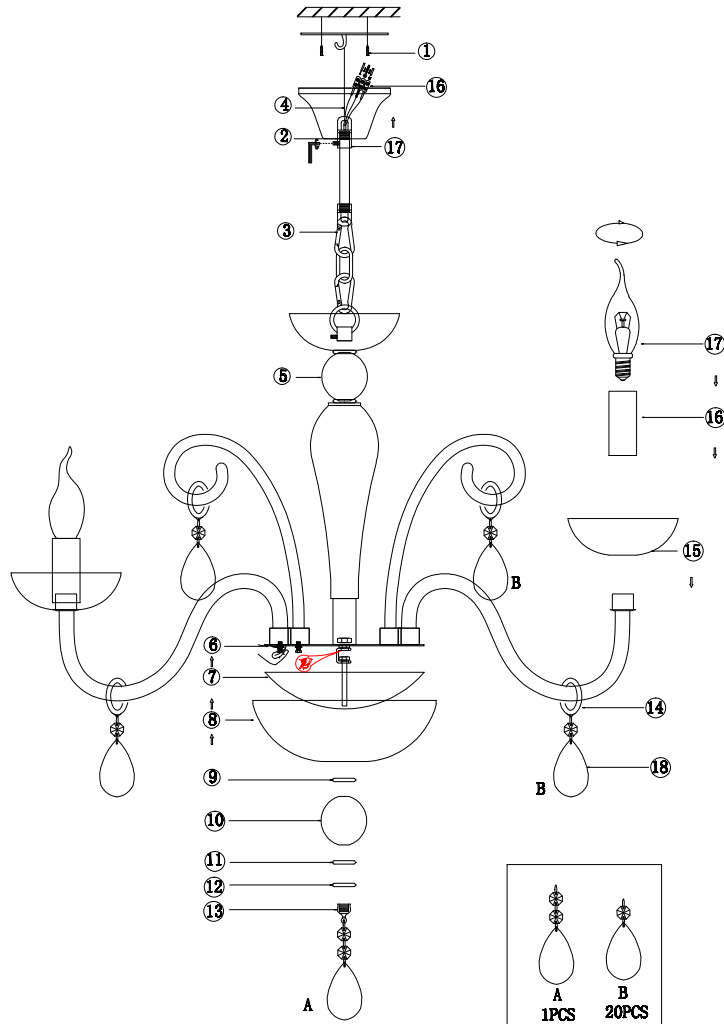

# Instruction

DIA011PL-10W

10 x E14 (40W)

Model: DIA011PL-10W  
Collection: Diamant Crystal  
Series: Cecilia

Ceiling Lamps