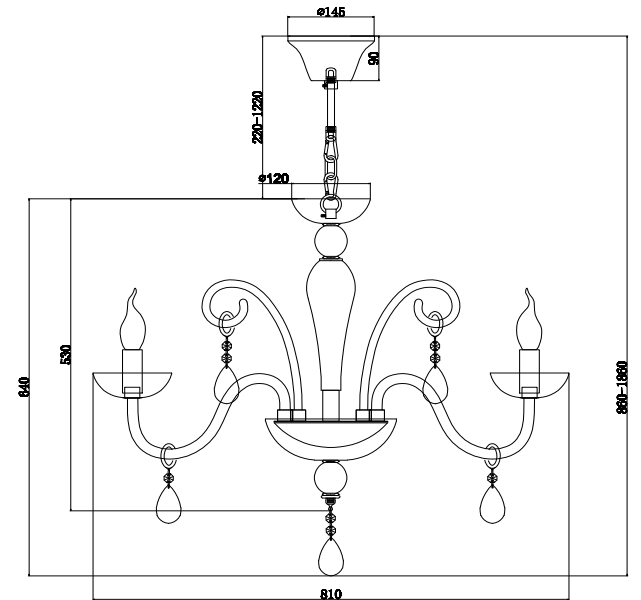

# Instruction

DIA011PL-10W

10 x E14 (40W)

Model: DIA011PL-10W  
Collection: Diamant Crystal  
Series: Cecilia

Ceiling Lamps