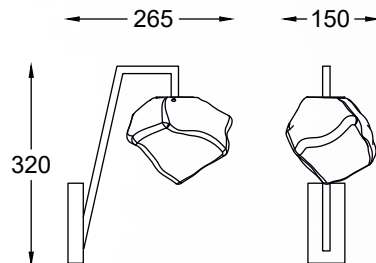

ROCK
Pendant lamp
P0488-03D-B5AC
3xG9 MAX 28W
metal chrome body,
crushed glass shade

ROCK new
Pendant lamp
P0488-12P-F4AC
12xG9 MAX 28W
metal chrome body,
crushed glass shade

ROCK
Wall lamp
W0488-01A-B5AC
1xG9 MAX 42W
metal chrome body,
crushed glass shade

ROCK new
Wall lamp
W0488-01E-F4AC
1xG9 MAX 28W
metal chrome body,
crushed glass shade