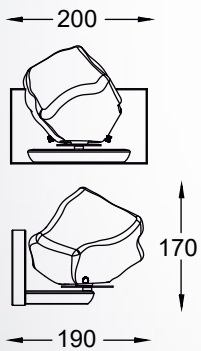

ROCK
Pendant lamp
P0488-03D-B5AC
3xG9 MAX 28W
metal chrome body,
crushed glass shade

ROCK new
Pendant lamp
P0488-12P-F4AC
12xG9 MAX 28W
metal chrome body,
crushed glass shade

ROCK
Wall lamp
W0488-01A-B5AC
1xG9 MAX 42W
metal chrome body,
crushed glass shade

ROCK new
Wall lamp
W0488-01E-F4AC
1xG9 MAX 28W
metal chrome body,
crushed glass shade