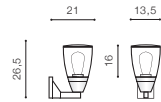

RASMUS IP65

Outdoor lamps

RASMUS WALL

bulb not included

voltage: 230V	E27 1x MAX 40W	
IP65		
	installation place	

COLOUR / NEW INDEX NO.

■ BLACK (BK) **AZ4482**

RASMUS