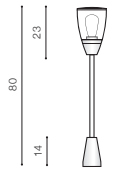

RASMUS IP65

Outdoor lamps

RASMUS WALL

bulb not included

voltage: 230V	E27 1x MAX 40W	
IP65		
	installation place	

COLOUR / NEW INDEX NO.

■ BLACK (BK) **AZ4482**

RASMUS

bulb not included

voltage: 230V	E27 1x MAX 40W	
IP65		
	installation place	

COLOUR / NEW INDEX NO.

■ BLACK (BK) **AZ4483**

* - EXPLANATION SHORTCUT PAGE 2 (E)