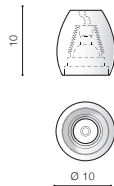

ROTONDO

Exposed downlights

ROTONDO

bulb not included

voltage: 230V	GU10 1x Max 50W
IP20	
	installation place <input type="checkbox"/>

COLOUR / NEW INDEX NO.

- WHITE (WH) **AZ4207**
- BLACK (BK) **AZ4208**
- BRONZE (BZ) **AZ4209**

* - EXPLANATION SHORTCUT PAGE 2 (E)