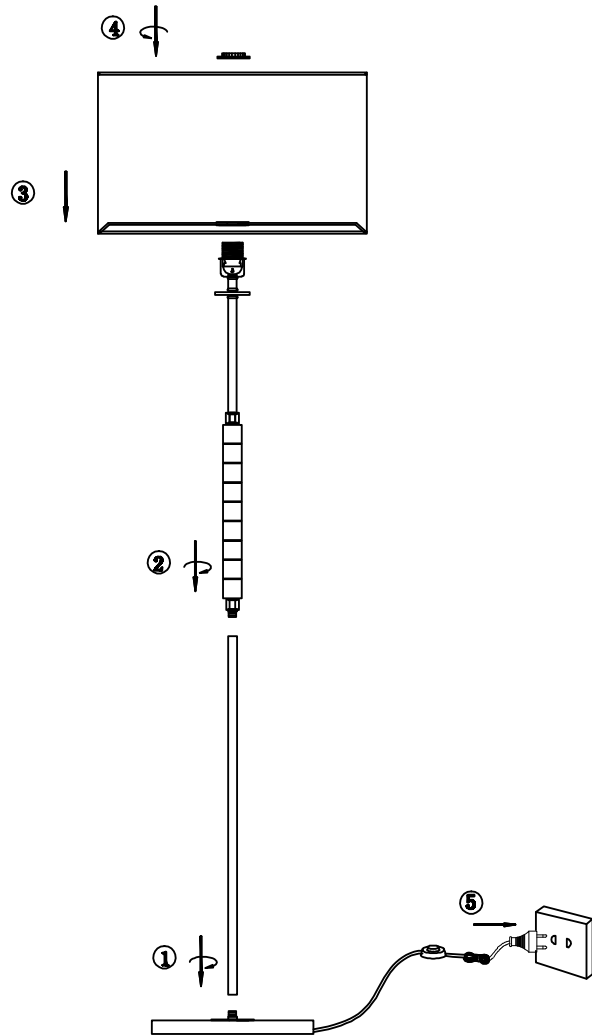

Instruction

MOD066FL-01CH

1 x E27 (60W)

Recommended to use with LED bulbs

Model: MOD066FL-01CH
Collection: Modern
Series: Torony

Floor Lamps