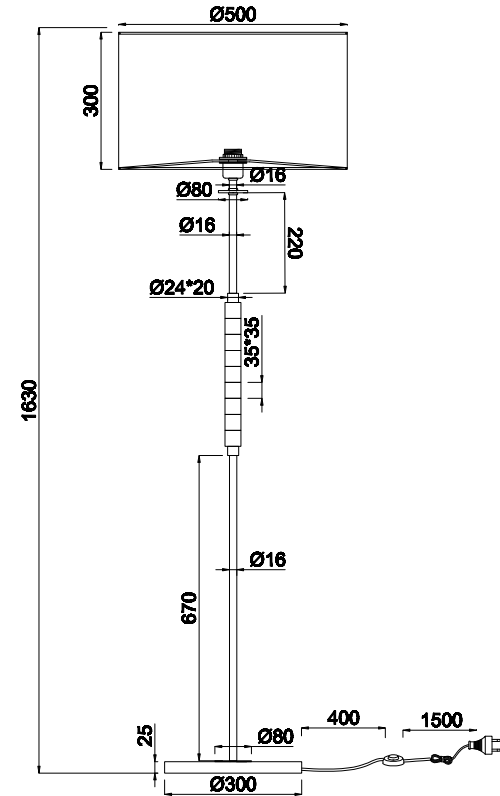

Instruction

MOD066FL-01CH

1 x E27 (60W)

Recommended to use with LED bulbs

Model: MOD066FL-01CH
Collection: Modern
Series: Torony

Floor Lamps