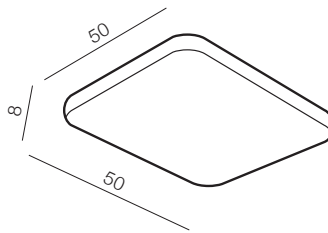

AZzardo®

Quadro

50 CCT LED

250

1 SILVER

2 BLACK

3 GOLD

CCT = 2700÷6000K Dimmable Remote Control