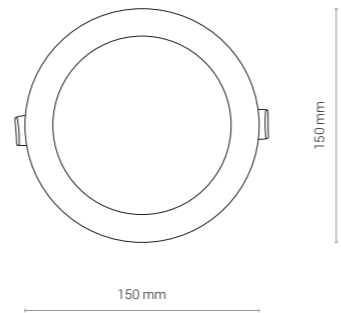

CL KOS LED 10W

cut out ϕ 125 mm

LUMINOUS INTENSITY DISTRIBUTION DIAGRAM

Luminous intensity [cd]
C0-C180 —
C90-C270 —

Beam cone diagram
Beam angle 100°

8780, 10W, 3000K, beam angle 100°

LUMINOUS INTENSITY DISTRIBUTION DIAGRAM

Luminous intensity [cd]
C0-C180 —
C90-C270 —

Beam cone diagram
Beam angle 100°

8778, 10W, 4000K, beam angle 100°

CL KOS LED 10W

PC / PC / PC

8780 ○ WH - 3000K

8778 ○ WH - 4000K

Item No.	POWER	COLOUR TEMP.	LUMEN	BEAM ANGLE	CRI	IP	LED BRAND	DRIVER BRAND	LIFETIME	WARRANTY
8780	10W	3000K	850	100°	≥80	44	SANAN	DRIVER ON BOARD	50000h	5 YEARS
8778	10W	4000K	850	100°	≥80	44	SANAN	DRIVER ON BOARD	50000h	5 YEARS