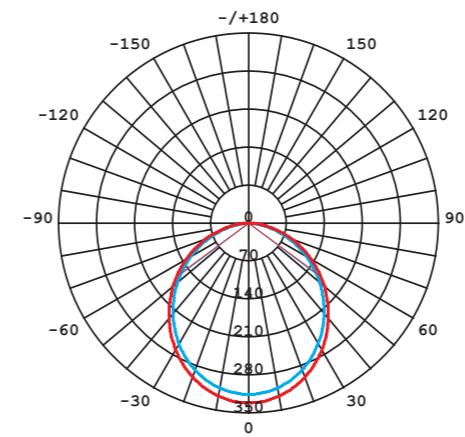

CL KOS LED 10W

cut out ϕ 125 mm

LUMINOUS INTENSITY DISTRIBUTION DIAGRAM

Luminous intensity [cd]
C0-C180 —
C90-C270 —

Beam cone diagram
Beam angle 100°

8780, 10W, 3000K, beam angle 100°

LUMINOUS INTENSITY DISTRIBUTION DIAGRAM

Luminous intensity [cd]
C0-C180 —
C90-C270 —

Beam cone diagram
Beam angle 100°

8778, 10W, 4000K, beam angle 100°

CL KOS LED 10W

PC / PC / PC

8780 ○ WH - 3000K

8778 ○ WH - 4000K

Item No.	POWER	COLOUR TEMP.	LUMEN	BEAM ANGLE	CRI	IP	LED BRAND	DRIVER BRAND	LIFETIME	WARRANTY
8780	10W	3000K	850	100°	≥80	44	SANAN	DRIVER ON BOARD	50000h	5 YEARS
8778	10W	4000K	850	100°	≥80	44	SANAN	DRIVER ON BOARD	50000h	5 YEARS