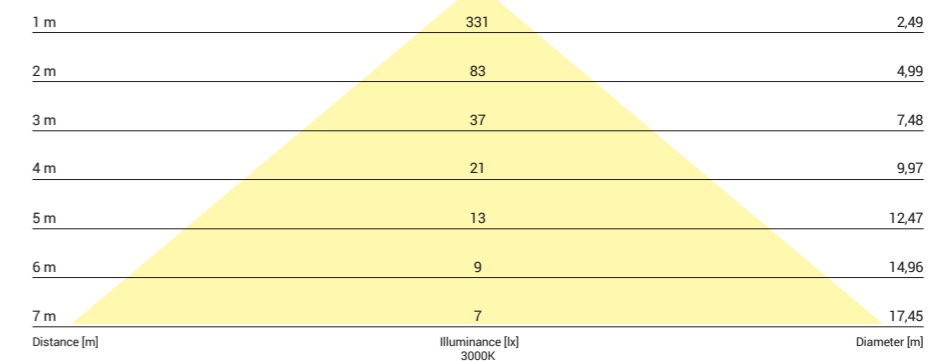

CL KOS LED 10W

cut out ϕ 125 mm

LUMINOUS INTENSITY DISTRIBUTION DIAGRAM

Luminous intensity [cd]
C0-C180 —
C90-C270 —

Beam cone diagram
Beam angle 100°

8780, 10W, 3000K, beam angle 100°

LUMINOUS INTENSITY DISTRIBUTION DIAGRAM

Luminous intensity [cd]
C0-C180 —
C90-C270 —

Beam cone diagram
Beam angle 100°

8778, 10W, 4000K, beam angle 100°

CL KOS LED 10W

PC / PC / PC

8780 ○ WH - 3000K

8778 ○ WH - 4000K

Item No.	POWER	COLOUR TEMP.	LUMEN	BEAM ANGLE	CRI	IP	LED BRAND	DRIVER BRAND	LIFETIME	WARRANTY
8780	10W	3000K	850	100°	≥80	44	SANAN	DRIVER ON BOARD	50000h	5 YEARS
8778	10W	4000K	850	100°	≥80	44	SANAN	DRIVER ON BOARD	50000h	5 YEARS