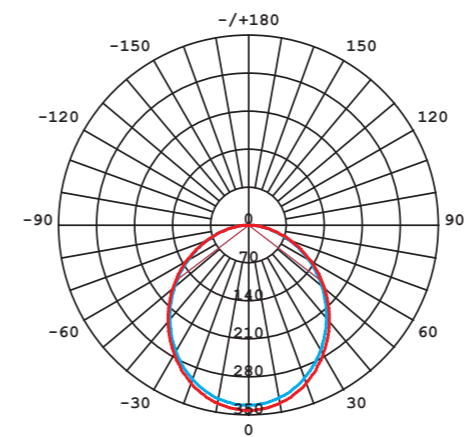

CL KOS LED 10W

cut out ϕ 125 mm

LUMINOUS INTENSITY DISTRIBUTION DIAGRAM

Luminous intensity [cd]
C0-C180 —
C90-C270 —

Beam cone diagram
Beam angle 100°

8780, 10W, 3000K, beam angle 100°

LUMINOUS INTENSITY DISTRIBUTION DIAGRAM

Luminous intensity [cd]
C0-C180 —
C90-C270 —

Beam cone diagram
Beam angle 100°

8778, 10W, 4000K, beam angle 100°

CL KOS LED 10W

PC / PC / PC

8780 ○ WH - 3000K

8778 ○ WH - 4000K

Item No.	POWER	COLOUR TEMP.	LUMEN	BEAM ANGLE	CRI	IP	LED BRAND	DRIVER BRAND	LIFETIME	WARRANTY
8780	10W	3000K	850	100°	≥80	44	SANAN	DRIVER ON BOARD	50000h	5 YEARS
8778	10W	4000K	850	100°	≥80	44	SANAN	DRIVER ON BOARD	50000h	5 YEARS