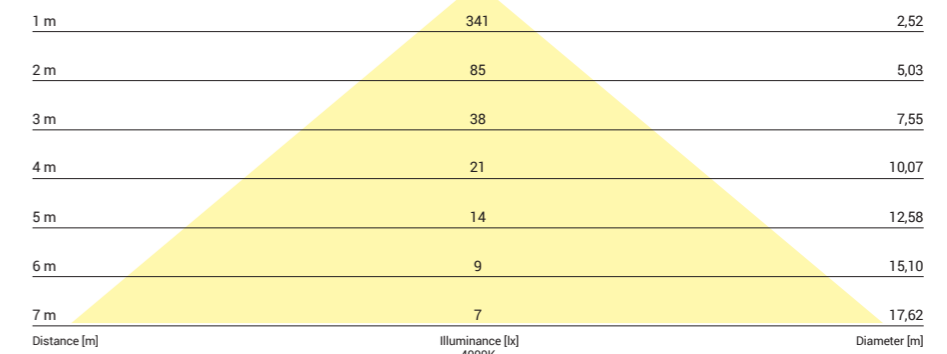

CL KOS LED 10W

cut out ϕ 125 mm

LUMINOUS INTENSITY DISTRIBUTION DIAGRAM

Luminous intensity [cd]
C0-C180 —
C90-C270 —

Beam cone diagram
Beam angle 100°

8780, 10W, 3000K, beam angle 100°

LUMINOUS INTENSITY DISTRIBUTION DIAGRAM

Luminous intensity [cd]
C0-C180 —
C90-C270 —

Beam cone diagram
Beam angle 100°

8778, 10W, 4000K, beam angle 100°

CL KOS LED 10W

PC / PC / PC

8780 ○ WH - 3000K

8778 ○ WH - 4000K

Item No.	POWER	COLOUR TEMP.	LUMEN	BEAM ANGLE	CRI	IP	LED BRAND	DRIVER BRAND	LIFETIME	WARRANTY
8780	10W	3000K	850	100°	≥80	44	SANAN	DRIVER ON BOARD	50000h	5 YEARS
8778	10W	4000K	850	100°	≥80	44	SANAN	DRIVER ON BOARD	50000h	5 YEARS