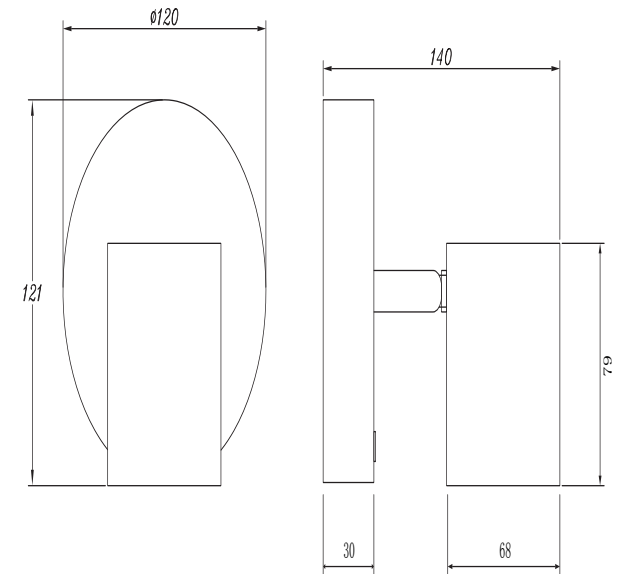

# Instruction

FR10005CW-L6W

MAX 6W  
300 Lumen

Model: FR10005CW-L6W  
Collection: LED Market

Wall Lamps