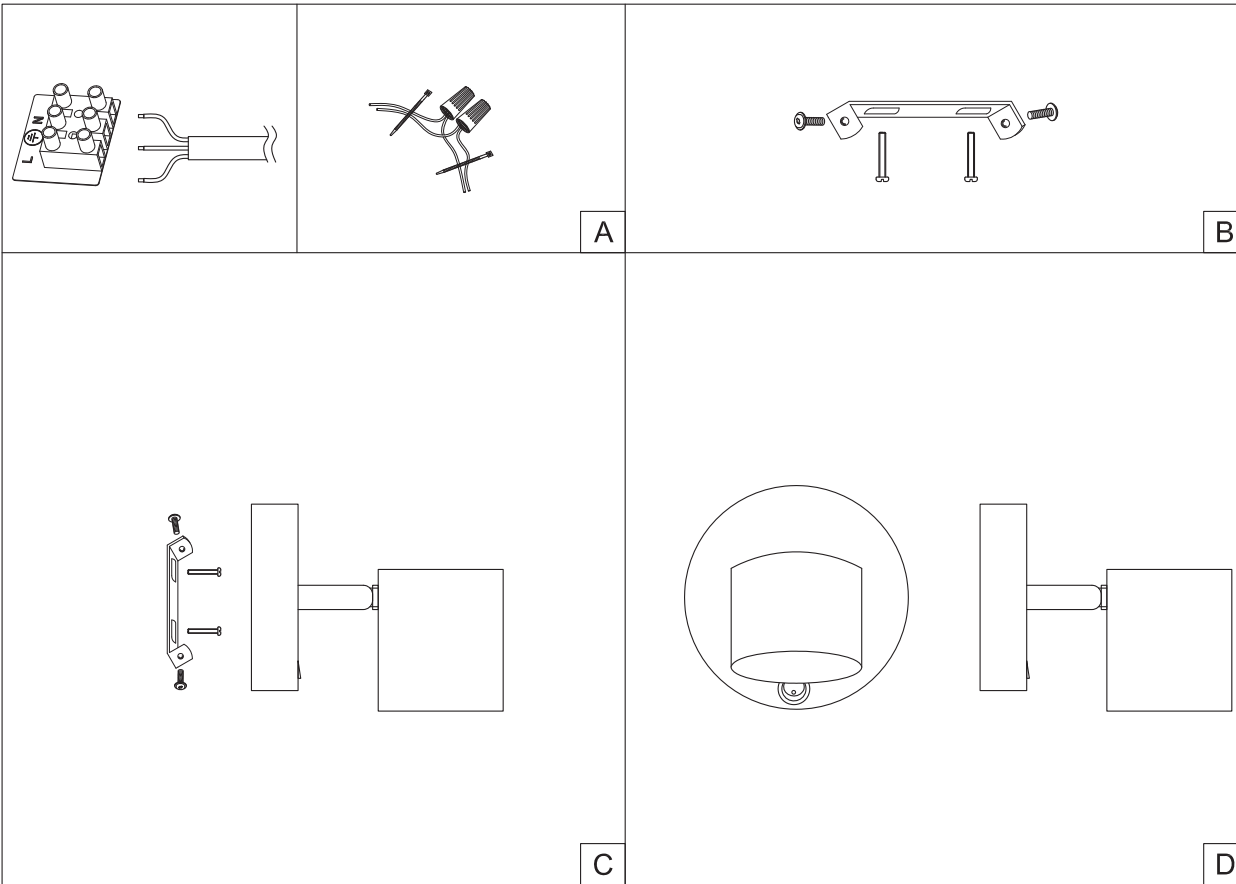

# Instruction

FR10005CW-L6W

MAX 6W  
300 Lumen

Model: FR10005CW-L6W  
Collection: LED Market

Wall Lamps