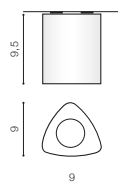

ALU *

DARIO

bulb not included

voltage: 230V	LED connect GU10 1x Max 50W 
IP20	installation place <input type="checkbox"/>

COLOUR / NEW INDEX NO.

- ALUMINIUM (ALU) **AZ1055**
- WHITE (WH) **AZ1056**
- BLACK (BK) **AZ1111**