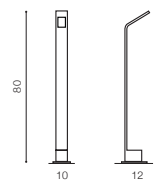

AGAPE IP54

412

Outdoor lamps

AGAPE 60

LED integrated

voltage: 230V	LED 6W 480lm 3000K	
IP54		
technical specification	installation place	
	beam angle: 60°	

COLOUR / NEW INDEX NO.

DARK GREY (DGR) **AZ3482**

AGAPE 80

LED integrated

voltage: 230V	LED 6W 480lm 3000K	
IP54		
technical specification	installation place	
	beam angle: 60°	

COLOUR / NEW INDEX NO.

DARK GREY (DGR) **AZ3483**

* EXPLANATION SHORTCUT PAGE 21(E)