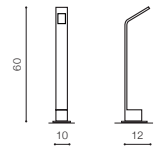

AGAPE IP54

412

Outdoor lamps

AGAPE 60

LED integrated

voltage: 230V	LED 6W 480lm 3000K	
IP54		
technical specification	installation place	
	beam angle: 60°	

COLOUR / NEW INDEX NO.

DARK GREY (DGR) **AZ3482**

AGAPE 80

LED integrated

voltage: 230V	LED 6W 480lm 3000K	
IP54		
technical specification	installation place	
	beam angle: 60°	

COLOUR / NEW INDEX NO.

DARK GREY (DGR) **AZ3483**

* EXPLANATION SHORTCUT PAGE 21(E)