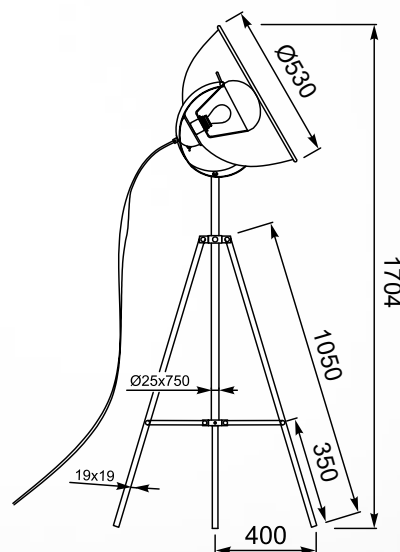

ANTENNE
Pendant lamp
TS-120404P-BKGO
3x E27 MAX 60W
black metal canopy,
black shade with gold
inside

ANTENNE
Floor lamp
TS-090522F-BK
1x E27 MAX 60W
black metal with gold inside