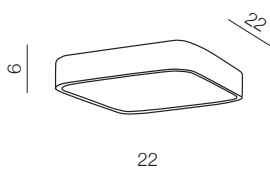

LUCIE

387

new

IP44

1 BLACK

2 CHROME/WHITE

Lucie 25

- new 1 AZ4146 (black)
- 2 AZ1308 (chrome/white)