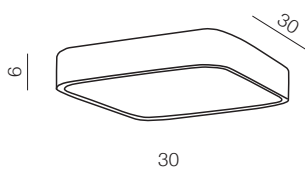

Lucie 43

- new 1 AZ4147 (black)
- 2 AZ1309 (chrome/white)

E27 3x Max 40W Only LED IP44
acryl/metal chrome