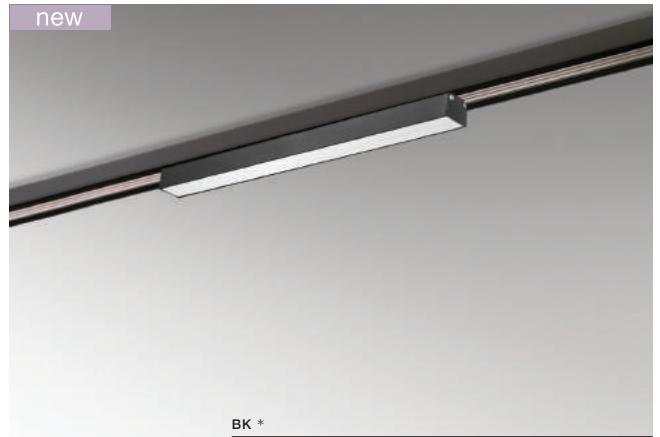

SAGA TRACK MAGNETIC MILKY120 CCT SMART

Track Magnetic

BK *

SAGA TRACK MAGNETIC 12W MILKY120 CCT SMART

LED integrated

voltage: 48V

LED 12W 600lm CCT

IP20

LED

technical specification

installation: Track Magnetic – 52 or 27
beam angle: 120°

COLOUR / NEW INDEX NO.

SAND BLACK (BK) **AZ4846**

BK *

SAGA TRACK MAGNETIC 20W MILKY120 CCT SMART

LED integrated

voltage: 48V

LED 20W 1100lm CCT

IP20

LED

technical specification

installation: Track Magnetic – 52 or 27
beam angle: 120°

COLOUR / NEW INDEX NO.

SAND BLACK (BK) **AZ4848**

installation: Track Magnetic – 52 or 27
beam angle: 120°

COLOUR / NEW INDEX NO.

SAND BLACK (BK) **AZ4850**

* EXPLANATION SHORTCUT PAGE 2 (E)