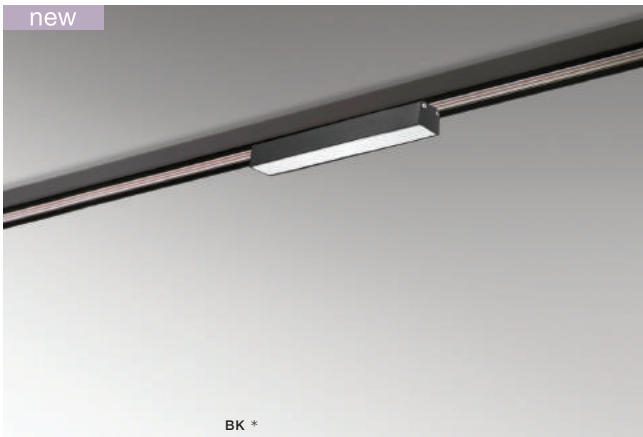

SAGA TRACK MAGNETIC MILKY120 CCT SMART

Track Magnetic

BK *

SAGA TRACK MAGNETIC 12W MILKY120 CCT SMART

LED integrated

voltage: 48V

LED 12W 600lm CCT

IP20

LED

technical specification

installation: Track Magnetic – 52 or 27
beam angle: 120°

COLOUR / NEW INDEX NO.

SAND BLACK (BK) **AZ4846**

BK *

SAGA TRACK MAGNETIC 20W MILKY120 CCT SMART

LED integrated

voltage: 48V

LED 20W 1100lm CCT

IP20

LED

technical specification

installation: Track Magnetic – 52 or 27
beam angle: 120°

COLOUR / NEW INDEX NO.

SAND BLACK (BK) **AZ4848**

installation: Track Magnetic – 52 or 27
beam angle: 120°

COLOUR / NEW INDEX NO.

SAND BLACK (BK) **AZ4850**

* EXPLANATION SHORTCUT PAGE 2 (E)