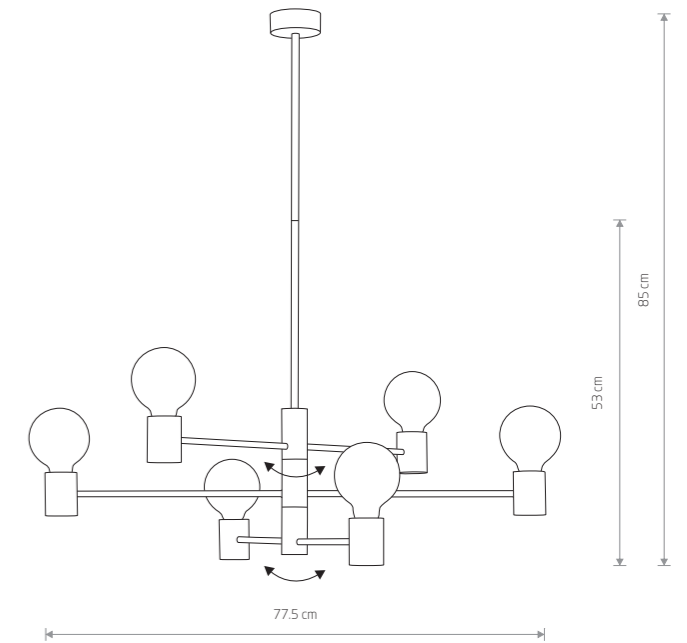

RADIUS
painted steel

■ 7930
 📏 1xE27, max 60W

RADIUS
painted steel

■ 7762
 📏 1xE27, max 60W

RADIUS
painted steel

■ 7928
 📏 1xE27, max 60W

RADIUS 7932

RADIUS
painted steel

■ 7931
 📏 4xE27, max 60W

RADIUS
painted steel

■ 7932
 📏 6xE27, max 60W