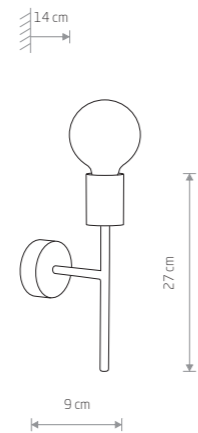

RADIUS
painted steel

■ 7930
 📏 1xE27, max 60W

RADIUS
painted steel

■ 7762
 📏 1xE27, max 60W

RADIUS
painted steel

■ 7928
 📏 1xE27, max 60W

RADIUS 7932

RADIUS
painted steel

■ 7931
 📏 4xE27, max 60W

RADIUS
painted steel

■ 7932
 📏 6xE27, max 60W