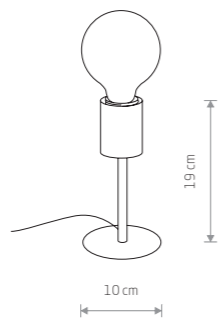

RADIUS
painted steel

■ 7930
 📏 1xE27, max 60W

RADIUS
painted steel

■ 7762
 📏 1xE27, max 60W

RADIUS
painted steel

■ 7928
 📏 1xE27, max 60W

RADIUS 7932

RADIUS
painted steel

■ 7931
 📏 4xE27, max 60W

RADIUS
painted steel

■ 7932
 📏 6xE27, max 60W