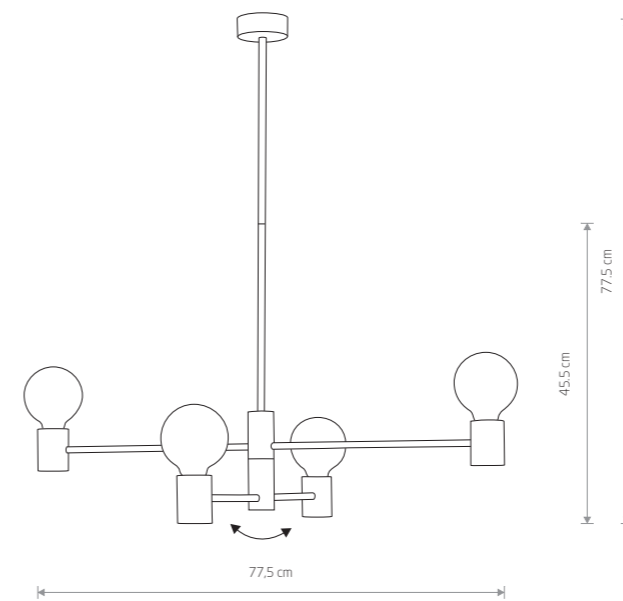

RADIUS
painted steel

■ 7930
 📏 1xE27, max 60W

RADIUS
painted steel

■ 7762
 📏 1xE27, max 60W

RADIUS
painted steel

■ 7928
 📏 1xE27, max 60W

RADIUS 7932

RADIUS
painted steel

■ 7931
 📏 4xE27, max 60W

RADIUS
painted steel

■ 7932
 📏 6xE27, max 60W