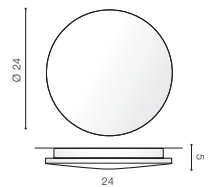

WH

BK

BK *

ANCONA L IP54

LED integrated

voltage: 230V	LED 24W 1680lm 3000K	
IP54		
technical specification	installation place	
	beam angle: 360°	

COLOUR / NEW INDEX NO.

- BLACK (BK) **AZ2852**
- WHITE (WH) **AZ2853**