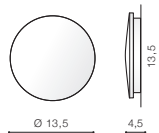

ANCONA LED IP54

Indoor wall lamps

BK *

ANCONA S IP54

LED integrated

voltage: 230V	LED 6W 445lm 3000K	
IP54		
technical specification	installation place	
	beam angle: 360°	

COLOUR / NEW INDEX NO.

- WHITE (WH) **AZ2192**
- BLACK (BK) **AZ2191**

BK *

ANCONA M IP54

LED integrated

voltage: 230V	LED 9W 890lm 3000K	
IP54		
technical specification	installation place	
	beam angle: 360°	

COLOUR / NEW INDEX NO.

- WHITE (WH) **AZ2193**
- BLACK (BK) **AZ2194**

WH

BK

BK *

ANCONA L IP54

LED integrated

voltage: 230V	LED 24W 1680lm 3000K	
IP54		
technical specification	installation place	
	beam angle: 360°	

COLOUR / NEW INDEX NO.

- BLACK (BK) **AZ2852**
- WHITE (WH) **AZ2853**