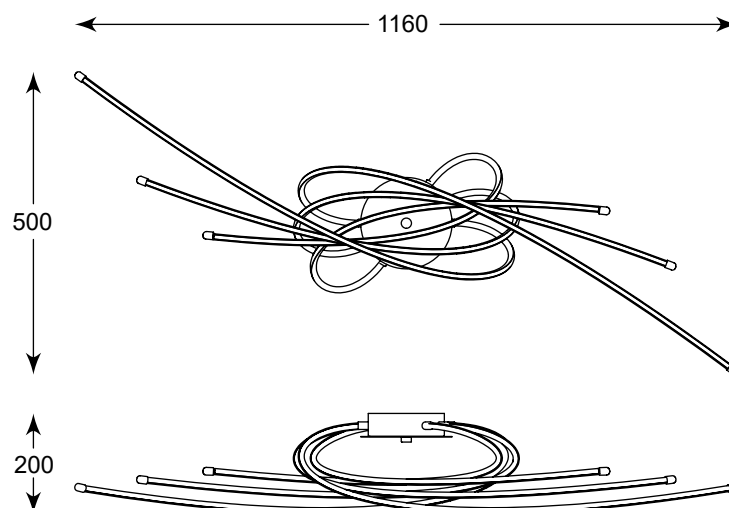

LED

MERLO

L A M P A S U F I T O W A

Ceiling lamp, PL170826-6, 1xLED 68W 2998LM 3000K
metal chrome canopy, chrome aluminium body, acrylic shade

ZUMALINE