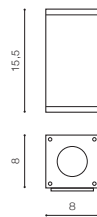

BK *

LIVIO 2

bulb not included

voltage: 230V	connect GU10 2x Max.35W	
IP54	installation place	

COLOUR / NEW INDEX NO.

- BLACK (BK) **AZ0776**
- BRIGHT GREY (BGR) **AZ0888**

BK

BGR