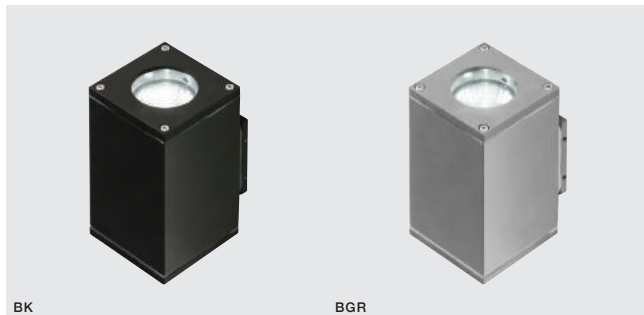

BK *

LIVIO 2

bulb not included

voltage: 230V	connect GU10 2x Max.35W	
IP54	installation place	

COLOUR / NEW INDEX NO.

- BLACK (BK) **AZ0776**
- BRIGHT GREY (BGR) **AZ0888**

BK

BGR