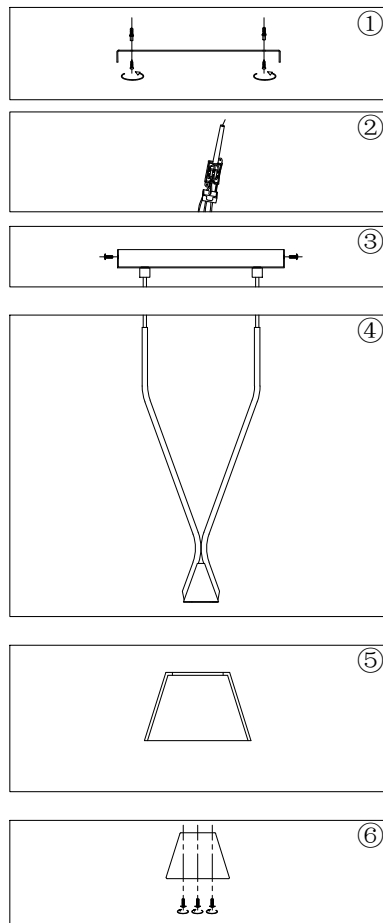

Instruction

P063PL-01B

1 x GU10 (40W)
Recommended to use with LED bulbs

Model: P063PL-01B
Collection: Pendant
Series: Hilo

Pendant Lamps