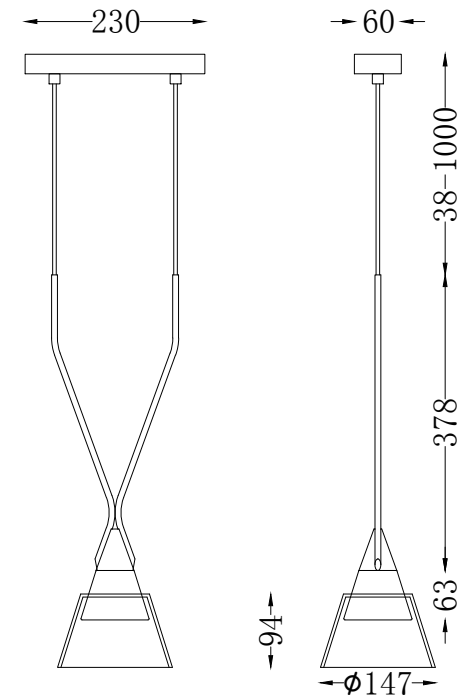

Instruction

P063PL-01B

1 x GU10 (40W)
Recommended to use with LED bulbs

Model: P063PL-01B
Collection: Pendant
Series: Hilo

Pendant Lamps