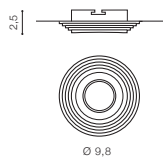

LUCIANO

Exclusive downlights

LUCIANO SQUARE

bulb not included

voltage: 230V	connect GU10 1x Max 50W
IP20	
	installation place
	inlet opening Ø 7cm

COLOUR / NEW INDEX NO.

- CHROME (CH) **AZ1471**
- WHITE (WH) **AZ1472**

LUCIANO ROUND

bulb not included

voltage: 230V	connect GU10 1x Max 50W
IP20	
	installation place
	inlet opening Ø 7cm

COLOUR / NEW INDEX NO.

- CHROME (CH) **AZ1470**
- WHITE (WH) **AZ1549**

* - EXPLANATION SHORTCUT PAGE 2 (E)