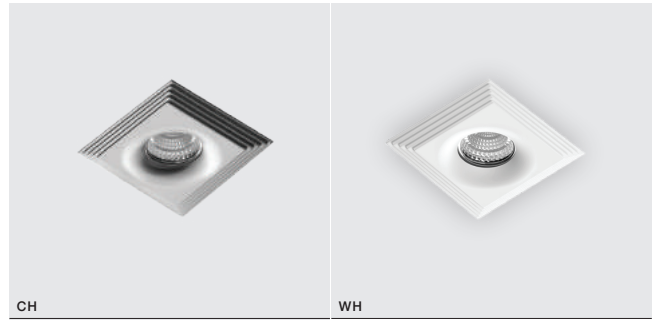

LUCIANO

Exclusive downlights

LUCIANO SQUARE

bulb not included

voltage: 230V	connect GU10 1x Max 50W
IP20	
	installation place
	inlet opening Ø 7cm

COLOUR / NEW INDEX NO.

- CHROME (CH) **AZ1471**
- WHITE (WH) **AZ1472**

LUCIANO ROUND

bulb not included

voltage: 230V	connect GU10 1x Max 50W
IP20	
	installation place
	inlet opening Ø 7cm

COLOUR / NEW INDEX NO.

- CHROME (CH) **AZ1470**
- WHITE (WH) **AZ1549**

* - EXPLANATION SHORTCUT PAGE 2 (E)