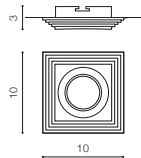

LUCIANO

Exclusive downlights

LUCIANO SQUARE

bulb not included

voltage: 230V	connect GU10 1x Max 50W
IP20	
	installation place
	inlet opening Ø 7cm

COLOUR / NEW INDEX NO.

- CHROME (CH) **AZ1471**
- WHITE (WH) **AZ1472**

LUCIANO ROUND

bulb not included

voltage: 230V	connect GU10 1x Max 50W
IP20	
	installation place
	inlet opening Ø 7cm

COLOUR / NEW INDEX NO.

- CHROME (CH) **AZ1470**
- WHITE (WH) **AZ1549**

* - EXPLANATION SHORTCUT PAGE 2 (E)